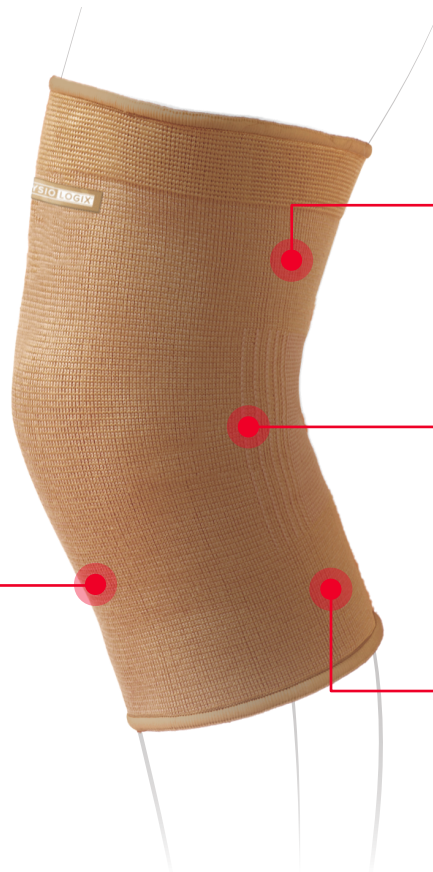

## Essential Beige Knee Support

Recommended for minor sprains & strains  
or relief from stiff, arthritic knees

**1**  
**ESSENTIAL**

  
Provides mild support and  
uniform compression for  
injured knees.

  
Lightweight, breathable  
and durable support.

  
Designed for comfort  
without restricting  
movement.

  
360° stretch prevents  
slippage and ensures  
a proper fit.

Designed for comfort without restricting movement. This enhanced lightweight, breathable, durable support provides compression whilst helping to prevent re-injury. It has an ergonomic design that provides mild support and uniform compression with 360° stretch to ensure a proper fit.

Product Code: **PXB110SM** Small    **PXB110MD** Medium    **PXB110LG** Large    **PXB110XL** Extra Large

Composition: 30% Acrylic, 35% Polyamide, 18% Elastane, 17% Polyester.

Recognised  
by

Official  
Partner to